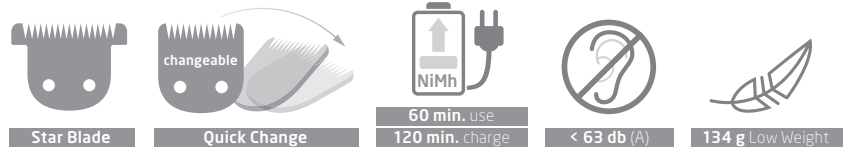

Professioneller Netz/Akku Trimmer mit T-Blade
Professional Cord/Cordless Trimmer with T-Blade

Art.No.: 1585-0020
Color: schwarz / black
EAN: 4 01511 0018193
VE: 6 Stück / pcs.

 Made in Germany

- + Improved Higher Speed Motor
- + Extra Fine Trimming
- + Precise Contours

STAR BLADE:

Professioneller 40 mm Edelstahl T-Blade. Ideal zum Trimmen sehr kurzer Schnittlängen und Konturieren der Bart-, Nacken- und Ohrenpartie.

Professional 40 mm high-grade steel T-blade. Ideal for close trimming, precise neck and beard outlining and edging around the ears.