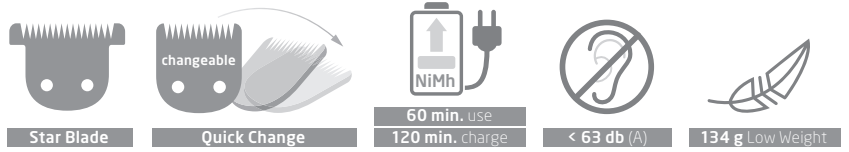

Professioneller Netz/Akku Trimmer mit T-Blade
Professional Cord/Cordless Trimmer with T-Blade

Art.No.: 1585-0020
Color: schwarz / black
EAN: 4 01511 0018193
VE: 6 Stück / pcs.

 Made in Germany

- + Improved Higher Speed Motor
- + Extra Fine Trimming
- + Precise Contours

STAR BLADE:

Professioneller 40 mm Edelstahl T-Blade. Ideal zum Trimmen sehr kurzer Schnittlängen und Konturieren der Bart-, Nacken- und Ohrenpartie.

Professional 40 mm high-grade steel T-blade. Ideal for close trimming, precise neck and beard outlining and edging around the ears.