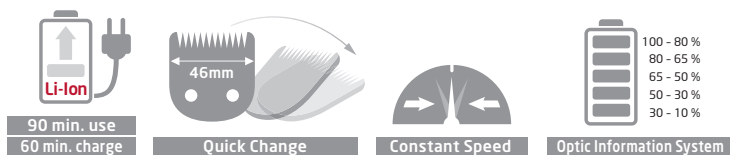

LITHIUM POWER:

Langlebige und hocheffiziente Lithium-Ionen Akkus ohne Memory Effekt. Bis zu 90 Minuten Betriebsdauer. 60 Minuten Schnellladefunktion. Bis zu 3mal längere Lebensdauer als herkömmliche Batterien.

Durable and highly efficient lithium ion batteries without memory effect. Up to 90 minutes battery operating time. 60 minutes super quick charge. Up to 3 times longer life-time than conventional batteries.

MAGIC BLADE:

Professioneller Edelstahl-Vollmetallschneidsatz. Leistungsstarker Schnitt durch hochpräzise Schleiftechnologie „Made in Germany“.

QUICK CHANGE:

Schneidsatz-Schnellwechselsystem mit integrierter Schnittlängenverstellung 0,7 - 3 mm. Schnelles Wechseln zu optional erhältlichem All-in-One Schneidsatz.

Quick-release blade set featuring integrated cutting length adjustment 0.7 - 3 mm. Quick change to optional available All-in-One Blade.

CONSTANT SPEED:

Prozessorgesteuerter Motor für konstante Schneidkraft unabhängig von Akkuzustand oder Haarbeschaffenheit.

Chip-controlled motor for constant cutting power irrelevant of battery charge level or hair type.

AKUSTISCHES INFORMATIONS-SYSTEM:

Unterschiedliche Hinweistöne bei Ladebeginn und Erreichen der Vollladung. Akustische Schutzfunktion vor zu hohem Verschleiß (Overload Protection).

Various signal tones for start of charging and complete charge. Acoustic warning to prevent high abrasion (Overload Protection).

OPTISCHES INFORMATIONS-SYSTEM:

LCD Akkuzustands- und Ladekontrollanzeige.

LCD indicator for battery charge level and charging status.

ZUBEHÖR:

6 Aufschiebekämme 3, 6, 9, 12, 18, 25 mm, Ladestation, energieeffizienter Steckertrafo, Reinigungsbürste, Öl.

6 slide on attachment combs 3, 6, 9, 12, 18, 25 mm, charging stand, energy-efficient plug-in transformer, cleaning brush, clipper oil.